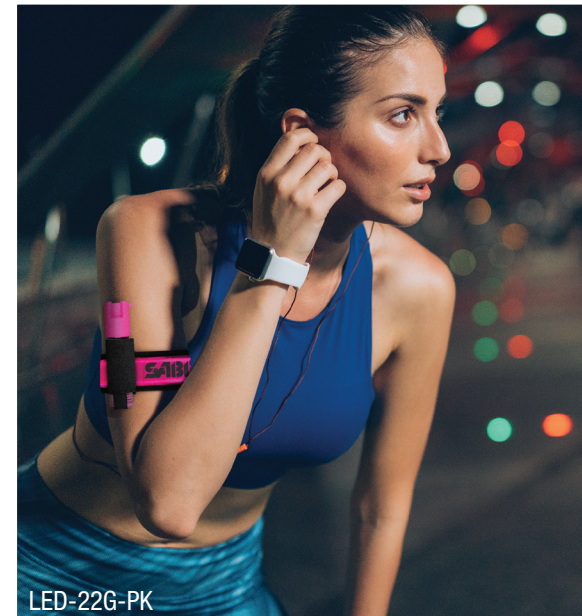

LED-22G-PK

¹) Available in New York Formulation, model P-22J-NY