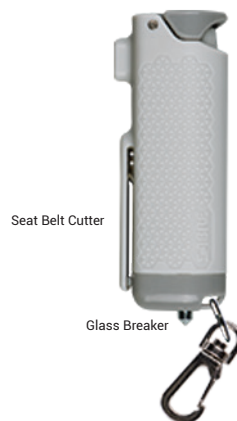

F15-BUSG-W2

Seat Belt Cutter

Glass Breaker

Model: Safe Escape 3-in-1 Automotive Tool
Item Number: SE-XX-01

color: BK MT LG

Weight	0.54 oz / 15 gr	Spray Pattern	Gel Stream
Bursts	25	Safety	Flip Top
Distance	12 Feet (4 m)	Formula	SABRE Red