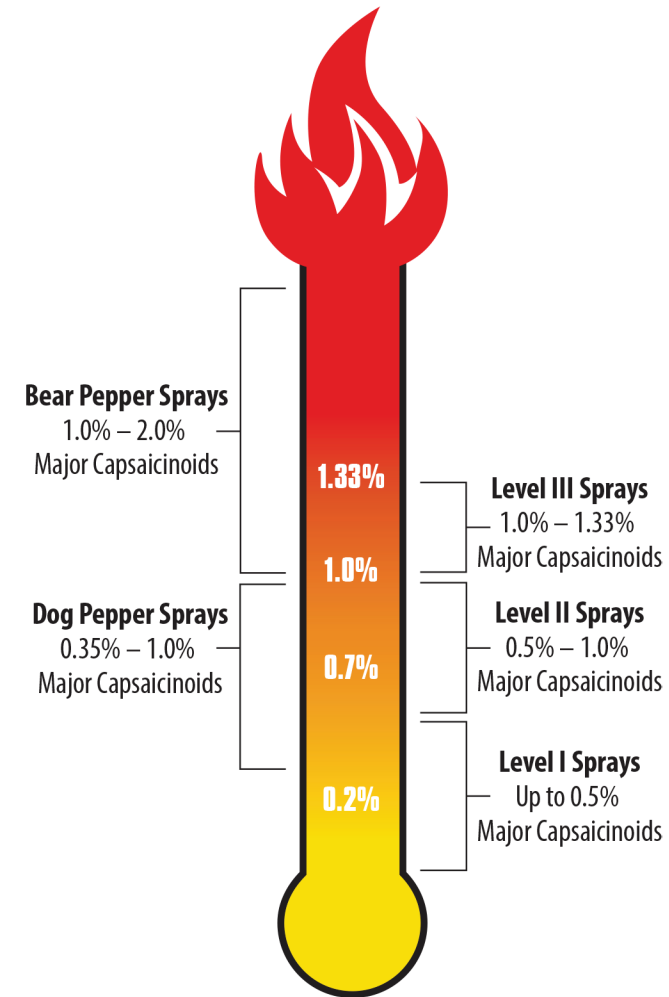

PEPPER SPRAY 101

» MAJOR CAPSAICINOIDS | THE ONLY ACCURATE HEAT INDICATOR

The pain-producing components that measure the pepper spray formulation's strength, which identifies exact heat and are the only accurate measure of pepper spray potency.

» OC PERCENTAGES | NOT A HEAT INDICATOR

OC Percentage only measures the amount of pepper in the formulation, not the heat strength or effectiveness.

» SCOVILLE HEAT UNITS (SHUs) | NOT A HEAT INDICATOR

SHUs measure the strength of raw OC, but they do not indicate pepper spray strength. Raw OC is diluted based on the other liquid ingredients which make up pepper spray and this makes the true SHU of your spray much less than what is typically advertised.

SABRE'S FORMULA

» **SABRE ADVANCED 3-IN-1** | Pepper spray, CS military tear gas and UV marking dye. Maximum stopping power! *Can't be sold in MI, NY, or WI.*

» **SABRE RED PEPPER GEL** | Virtually eliminates wind blowback with no airborne particles – only affects the target/person it directly contacts! 1.33% major capsaicinoids. *Can't be sold in NY.*

» **SABRE RED** | 1.33% major capsaicinoids! Strongest available single ingredient pepper spray. Contains UV marking dye. *Can't be sold in NY.*

» **SABRE RED NEW YORK** | 0.7% major capsaicinoids, the strongest formulation legal in New York.

Forget OC% & SHUs, Major Capsaicinoids Are the True Measure of Heat

INGREDIENT	PRIMARY EFFECT
Red Pepper	Inflammation causes the capillaries of the eyes to swell and eyes to slam shut. It can also cause the mucous membranes within the nasal passageway to swell resulting in shortness of breath.
CS Tear Gas	Irritation causes a severe burning sensation to the facial area and tightness of the chest.
Pepper Gel	Virtually eliminates wind blowback with no airborne particles and only affects the target/person it directly contacts! Also safer to use indoors and is easy to clean up. Pepper gel's primary effects are similar to red pepper.