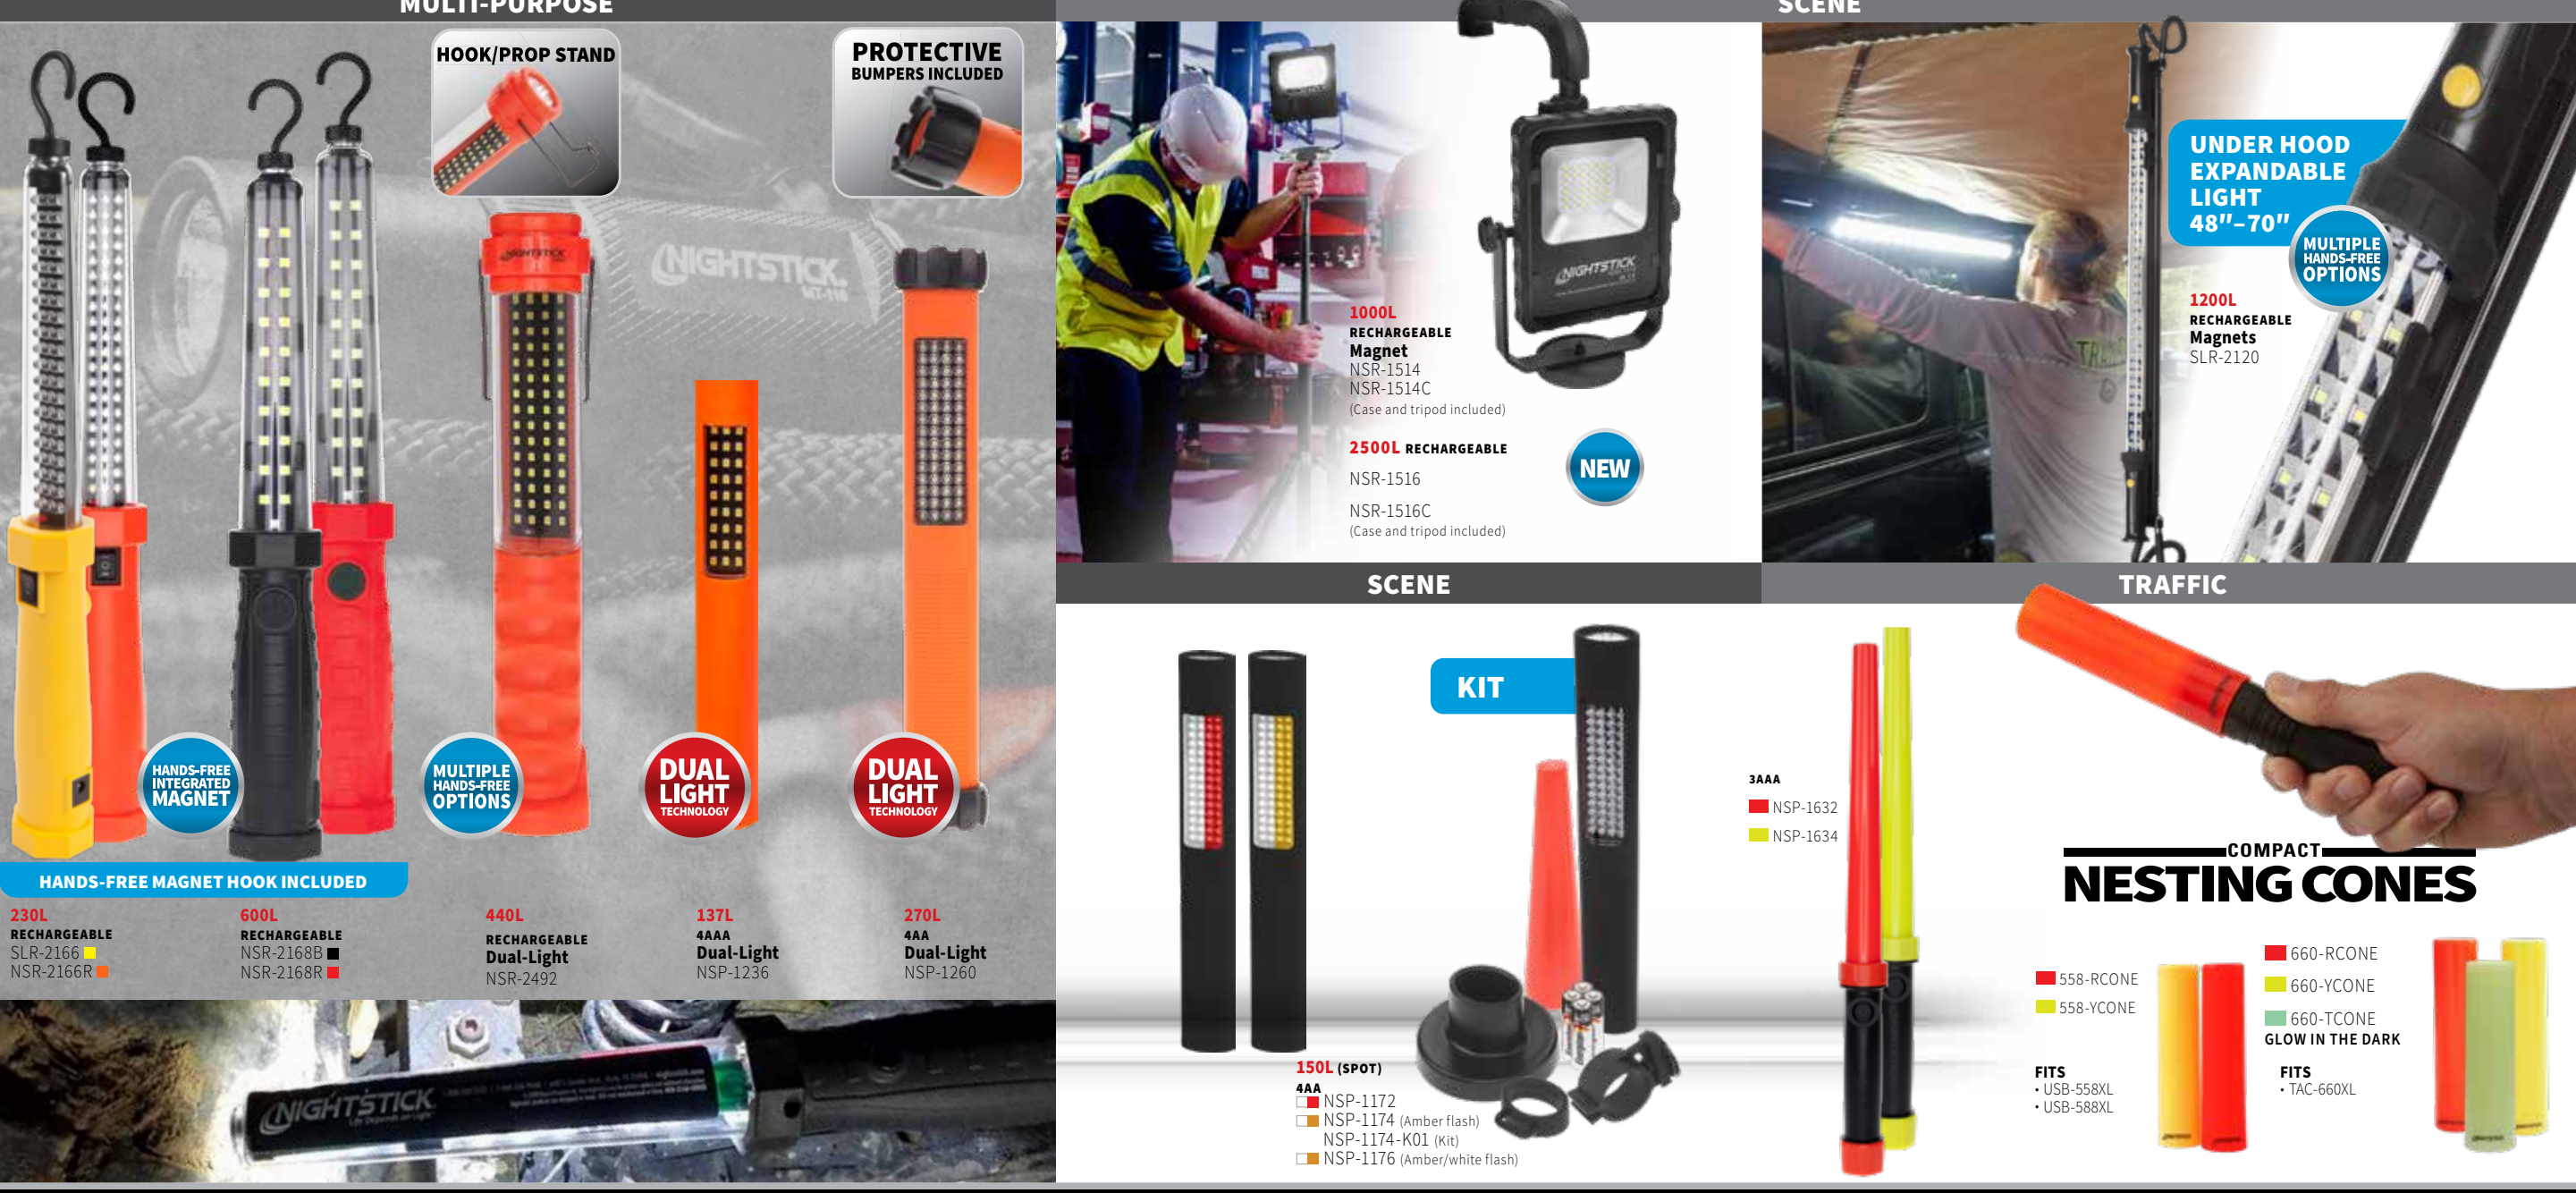

AREA LIGHTS

230L RECHARGEABLE SLR-2166, NSR-2166R
600L RECHARGEABLE NSR-2168B, NSR-2168R
440L RECHARGEABLE Dual-Light NSR-2492
137L 4AAA Dual-Light NSP-1236
270L 4AA Dual-Light NSP-1260
1000L RECHARGEABLE Magnet NSR-1514, NSR-1514C (Case and tripod included)
2500L RECHARGEABLE NSR-1516, NSR-1516C (Case and tripod included)
1200L RECHARGEABLE Magnets SLR-2120
KIT
150L (SPOT)
4AA NSP-1172
NSP-1174 (Amber flash)
NSP-1174-K01 (KIT)
NSP-1176 (Amber/white flash)
SCENE
TRAFFIC
UNDER HOOD EXPANDABLE LIGHT 48" - 70"
MULTIPLE HANDS-FREE OPTIONS
COMPACT NESTING CONES
558-R-CONE
558-Y-CONE
660-R-CONE
660-Y-CONE
660-T-CONE GLOW IN THE DARK
FITS
• USB-558XL
• USB-588XL
FITS
• TAC-660XL